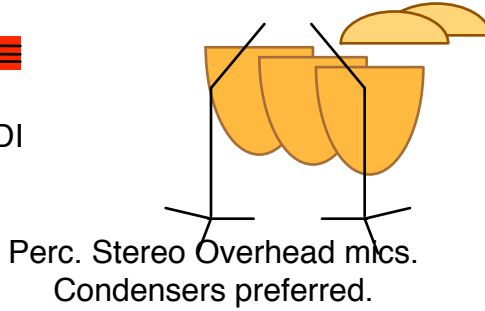

Band name

contact info

date of gig or stage plot

Keyboard leslie.

Elec/Lead Guit. Mic amp w/ 57

Keyboard/Backup vocal

5
8

Keyboard BU Vox:
SM 58 or equiv on boom
stand.
No DI for Keys.
Mike Leslie.

Audience

Lead Vox/ Ryth Guit:
SM 58 or equiv on boom
stand.
Guitar Requires DI

Notes:

- Standard Drum Kit Mikes are fine: Kick, snare, hat, overheads.
- Only Keyboardist and lead singer/ryth Guit sing
- Monitors: 2x for lead singer. 2x side fills. 1x for drummer. See input list for mixes.
- Keep lead vocals front and center. Other band members take solos, make sure to mix the solos loud and clear.