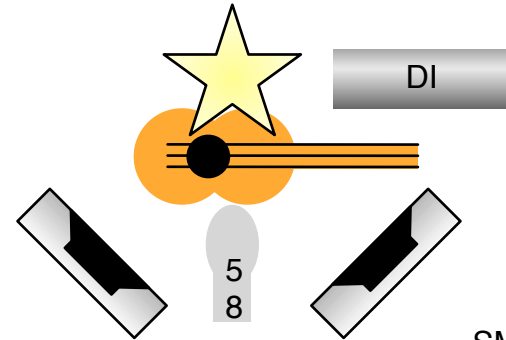

Band name

contact info

date of gig or stage plot

Keyboard leslie.

Elec/Lead Guit. Mic amp w/ 57

Keyboard/Backup vocal

Lead Vox/ Ryth Guit:
SM 58 or equiv on boom
stand.
Guitar Requires DI

Keyboard BU Vox:
SM 58 or equiv on boom
stand.
No DI for Keys.
Mike Leslie.

Notes:

- Standard Drum Kit Mikes are fine: Kick, snare, hat, overheads.
- Only Keyboardist and lead singer/ryth Guit sing
- Monitors: 2x for lead singer. 2x side fills. 1x for drummer. See input list for mixes.
- Keep lead vocals front and center. Other band members take solos, make sure to mix the solos loud and clear.