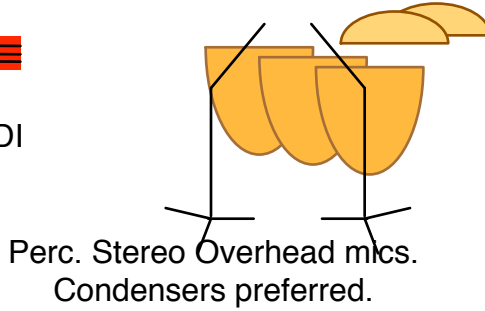

Band name

contact info

date of gig or stage plot

Keyboard leslie.

Elec/Lead Guit. Mic amp w/ 57

Keyboard/Backup vocal

Lead Vox/ Ryth Guit:
SM 58 or equiv on boom
stand.
Guitar Requires DI

Keyboard BU Vox:
SM 58 or equiv on boom
stand.
No DI for Keys.
Mike Leslie.